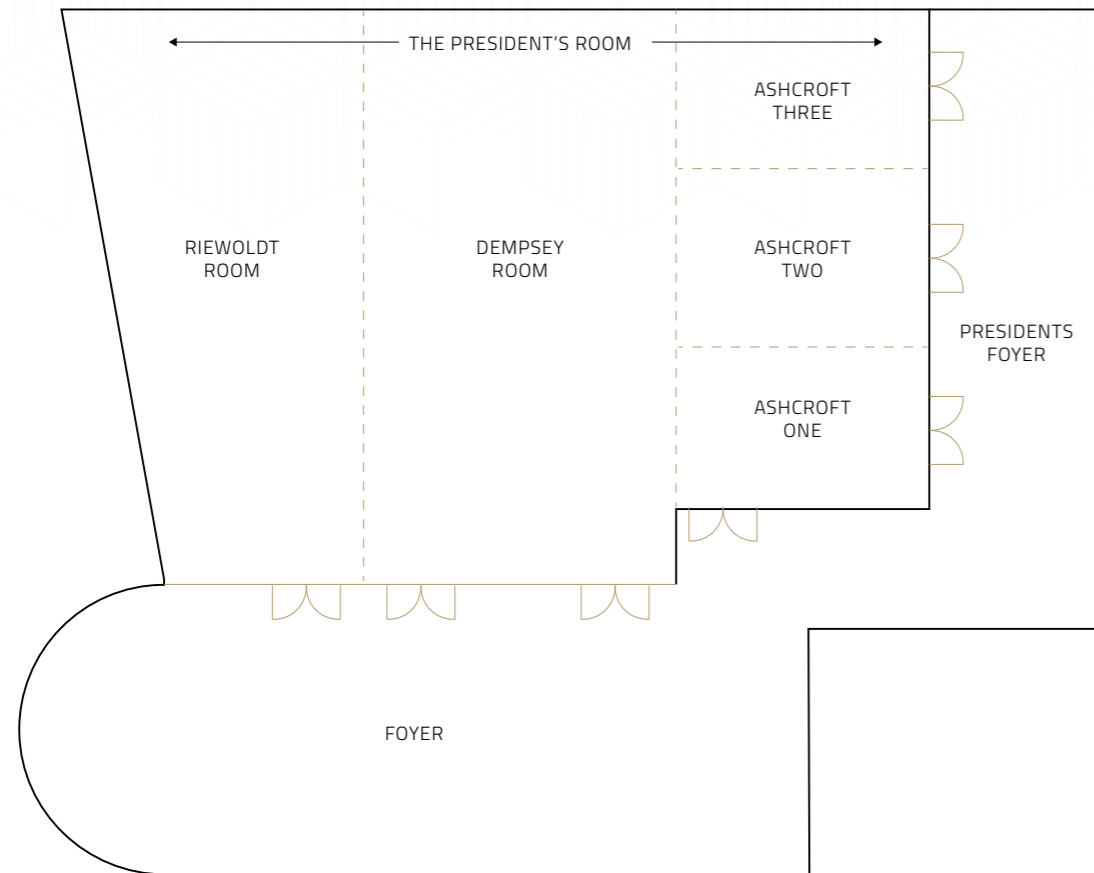

EVENTS CENTRE

HOTEL MEETING ROOMS

	Room Dimensions				Room Capacities				
	m2	Length	Width	Height	Banquet	Theatre	Cabaret	Boardroom	Cocktail
The Presidents Room	660	22	30	5.5	650	1000	520	-	1000
Riewoldt Room	198	22	9	5.5	180	250	144	-	250
Dempsey Room	236.5	21.5	11	7.5	240	350	192	-	350
Ashcroft Room	207	23	9	5.5	180	220	144	-	220
Ashcroft 1	80	10	8	5.5	40	50	32	24	50
Ashcroft 2	72	9	8	5.5	40	50	32	24	50
Ashcroft 3	80	10	8	5.5	40	50	32	24	50
Presidents Foyer	173	28.5	6.1	3.5	-	-	-	-	130
Riewoldt Foyer	76	13.7	5.6	3.4	-	-	-	-	50
Carmody's Bar	131	10.5	12.5	3.4	80	-	-	-	120
Meeting Room 1	32	7.8	3.9	3.0	-	25	-	16	-
Meeting Room 2	27	5.2	5.1	3.0	-	20	-	10	-
Outdoor Spaces									
Garden Gazebo	900	60	50	-	-	100	-	-	100