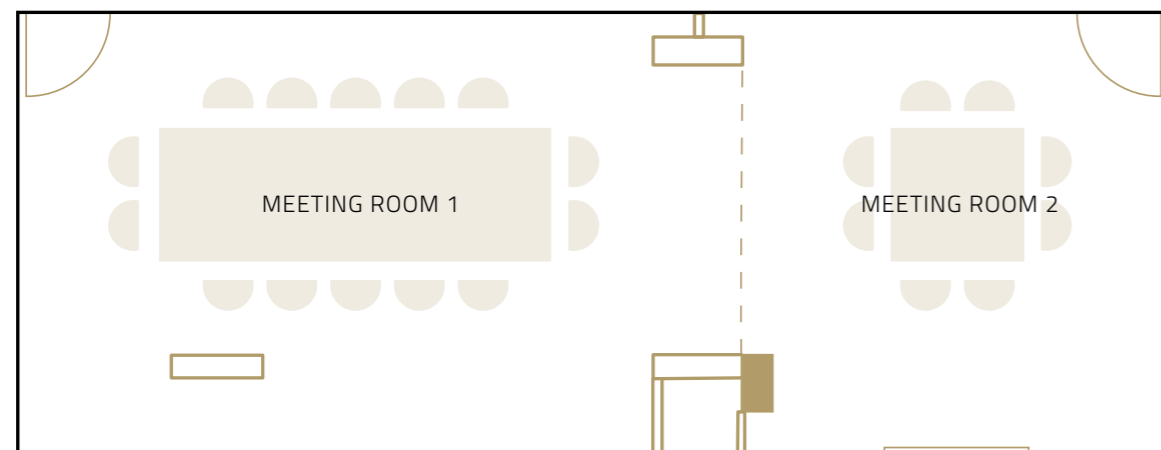

EVENTS CENTRE

HOTEL MEETING ROOMS

	Room Dimensions				Room Capacities				
	m2	Length	Width	Height	Banquet	Theatre	Cabaret	Boardroom	Cocktail
The Presidents Room	660	22	30	5.5	650	1000	520	-	1000
Riewoldt Room	198	22	9	5.5	180	250	144	-	250
Dempsey Room	236.5	21.5	11	7.5	240	350	192	-	350
Ashcroft Room	207	23	9	5.5	180	220	144	-	220
Ashcroft 1	80	10	8	5.5	40	50	32	24	50
Ashcroft 2	72	9	8	5.5	40	50	32	24	50
Ashcroft 3	80	10	8	5.5	40	50	32	24	50
Presidents Foyer	173	28.5	6.1	3.5	-	-	-	-	130
Riewoldt Foyer	76	13.7	5.6	3.4	-	-	-	-	50
Carmody's Bar	131	10.5	12.5	3.4	80	-	-	-	120
Meeting Room 1	32	7.8	3.9	3.0	-	25	-	16	-
Meeting Room 2	27	5.2	5.1	3.0	-	20	-	10	-
Outdoor Spaces									
Garden Gazebo	900	60	50	-	-	100	-	-	100